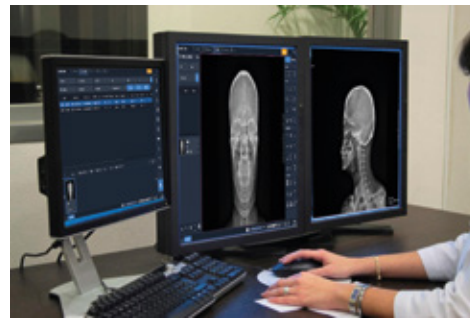

## ExamVue™ Duo Acquisition Software

ExamVue™ Duo is a powerful X-ray imaging software built to deliver reliable performance and exceptional user support. Designed to streamline every step of the radiographic workflow, ExamVue™ Duo brings speed, precision, and simplicity to modern medical imaging.