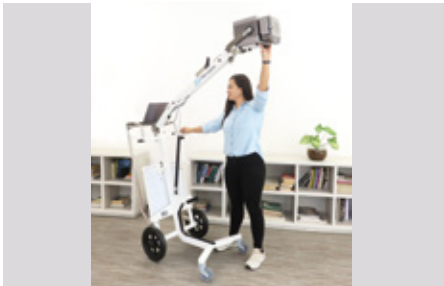

## **BUILT FOR FIELD USE**

Lightweight, durable, and built to perform in the demanding realities of portable imaging.

## **TRUE ALL-IN-ONE DESIGN**

Integrated stand for fast deployment, with a compact design that fits easily in SUVs and small vehicles.

### **ULTRA-LIGHTWEIGHT DESIGN**

Just 82 lbs, designed for easy, stair-friendly mobility.

### **POWERFUL & VERSATILE**

2.7 kW power for reliable imaging performance.