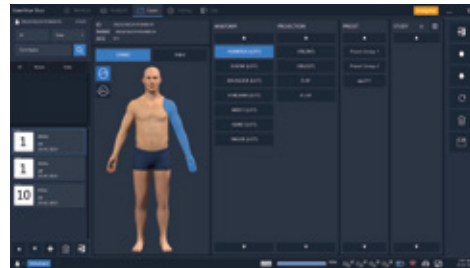

ExamVue™ Duo Acquisition Software

ExamVue™ Duo is a powerful X-ray imaging software built to deliver reliable performance and exceptional user support. Designed to streamline every step of the radiographic workflow, ExamVue™ Duo brings speed, precision, and simplicity to modern medical imaging.

Easy to Use
and Learn

Patient Positioning
Guides

Image
Auto-Stitching

Customer Service

We are JPI. **After sales service and support** isn't just a priority—it's the core of our commitment. We are relentless in our pursuit of one singular goal: to **minimize your downtime**. Our outstanding support team of experienced and knowledgeable engineers are always ready to help.